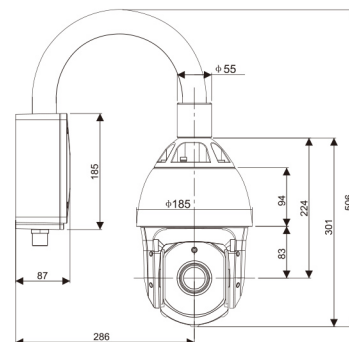

Compatible browsers:

- Internet Explorer
- Chrome
- Firefox
- Safari

Compatible 3rd. party CMS:

- Milestone
- Genetec
- Avigilon
- Seetec
- Aimetis
- Luxriot
- Axxon
- Nuuo
- Geovision
- Digifort
- Onvif...