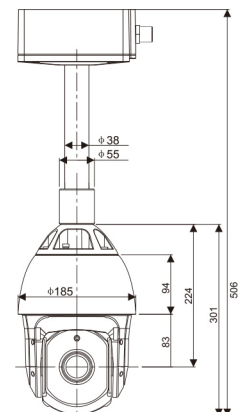

Compatible browsers:

- Internet Explorer
- Chrome
- Firefox
- Safari

Compatible 3rd. party CMS:

- Milestone
- Genetec
- Avigilon
- Seetec
- Aimetis
- Luxriot
- Axxon
- Nuuo
- Geovision
- Digifort
- Onvif...