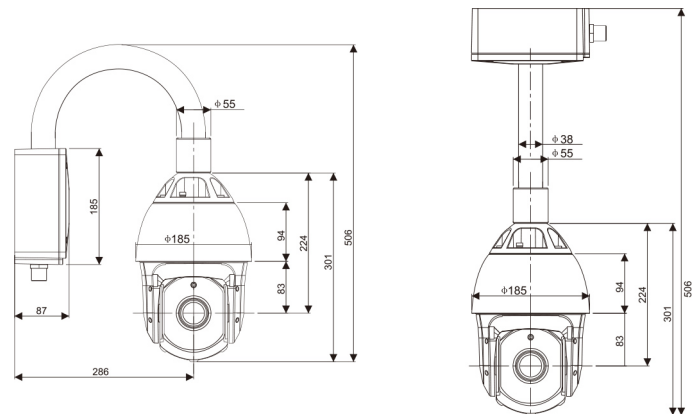

Compatible browsers:

- Internet Explorer
- Chrome
- Firefox
- Safari

Compatible 3rd. party CMS:

- Milestone
- Genetec
- Avigilon
- Seetec
- Aimetis
- Luxriot
- Axxon
- Nuuo
- Geovision
- Digifort
- Onvif...