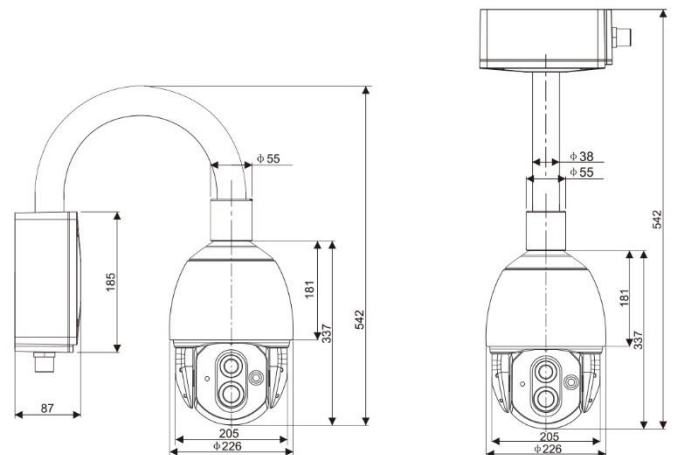

Compatible browsers:

- Internet Explorer
- Chrome
- Firefox
- Safari

Compatible 3rd. party CMS:

- Milestone
- Genetec
- Avigilon
- Seetec
- Aimetis
- Luxriot
- Axxon
- Nuuo
- Geovision
- Digifort
- Onvif...